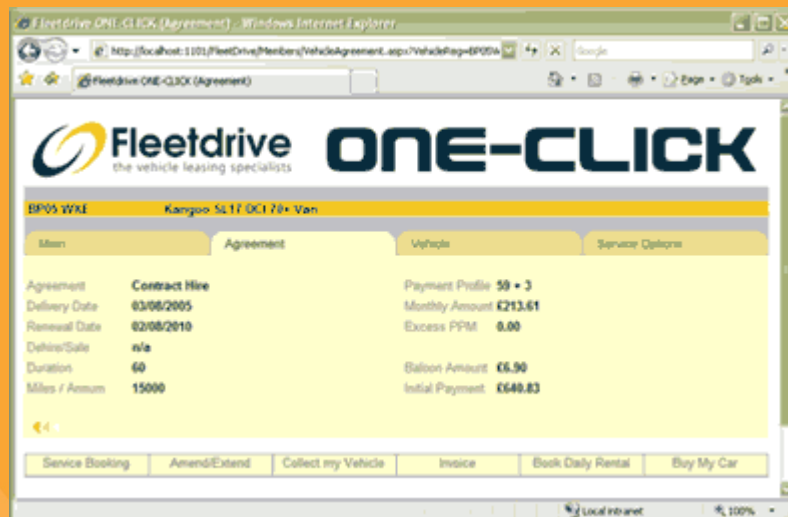

One-Click pay as you go vehicle management software

If you operate a number of vehicles from different contract hire companies or with a variety of finance methods how do you manage all the information?

- Paper Files?
- Spreadsheet?
- Drivers look after it?

Can you and your drivers access the information you need when you need it?

Fleetdrive's ONE-CLICK and ONE-CALL fleet management system may be the solution for you.

ONE-CLICK is Fleetdrive's unique pay as you go web based solution for fleet management designed to provide a simple way to record details of all your cars and vans as well as showing which suppliers are responsible for car finance, car maintenance, accident management, breakdowns and so on.